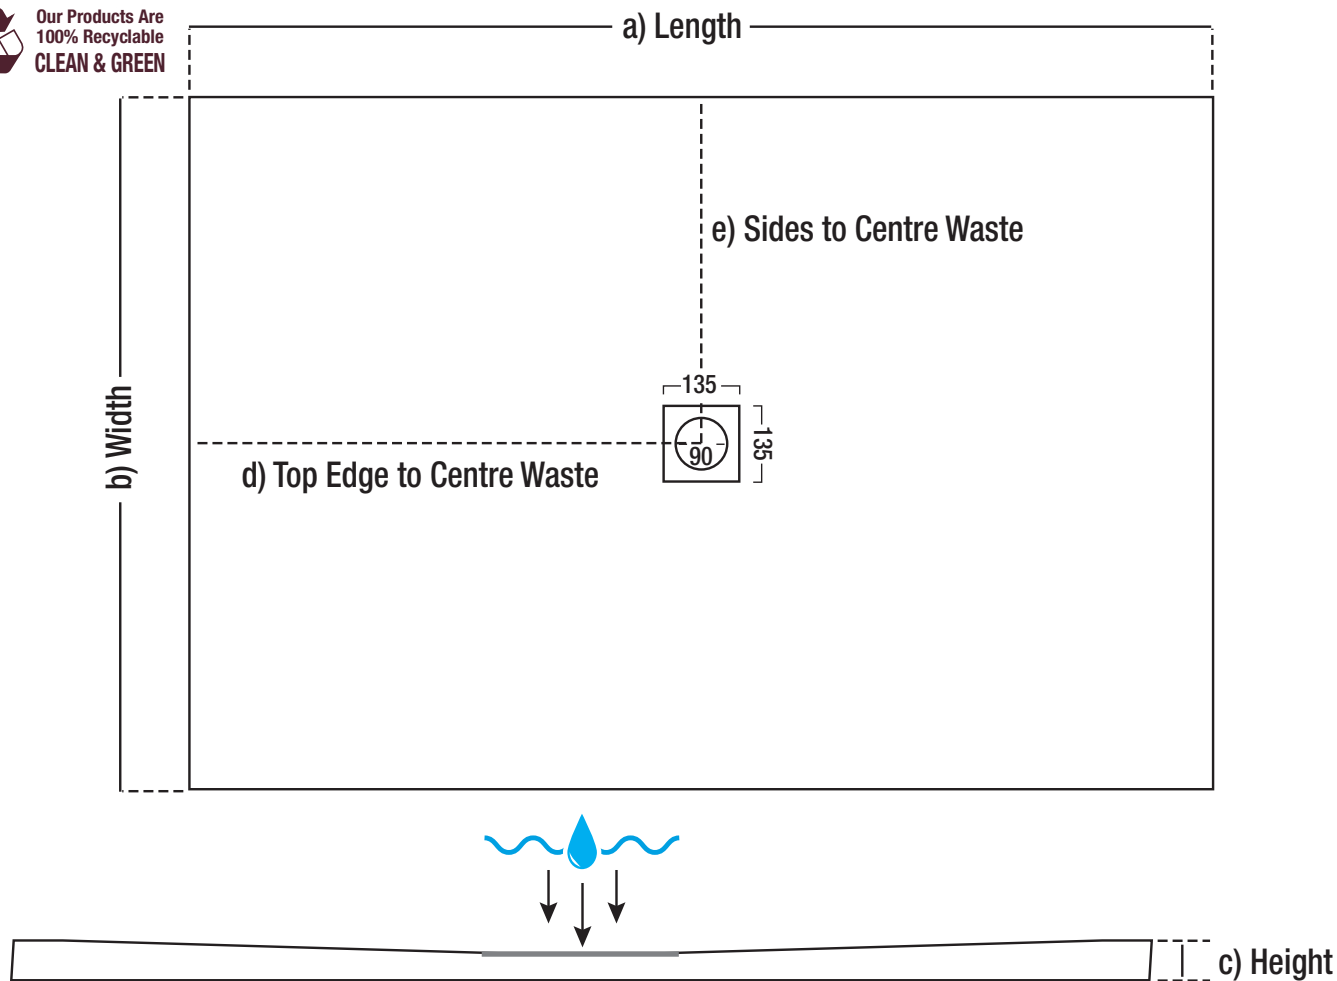

## 25mm SLATE EFFECT - RECTANGLE ULTRA LOW PROFILE

All measurements are in millimetres (mm)

a - Length (actual size mm)	b - Width (actual size mm)	c - Height Tray heights vary (mm)	d - Top Waste Centre (mm)	e - Side Waste Centre (mm)	Weight (kg)
1600 (1598)	700 (698)	24 - 27	430	350	41
1600 (1598)	800 (798)	24 - 27	435	400	45
1600 (1598)	900 (898)	24 - 27	435	450	50
1700 (1698)	700 (698)	24 - 27	430	350	40
1700 (1698)	800 (798)	24 - 27	430	400	50
1700 (1698)	900 (898)	24 - 27	430	450	52