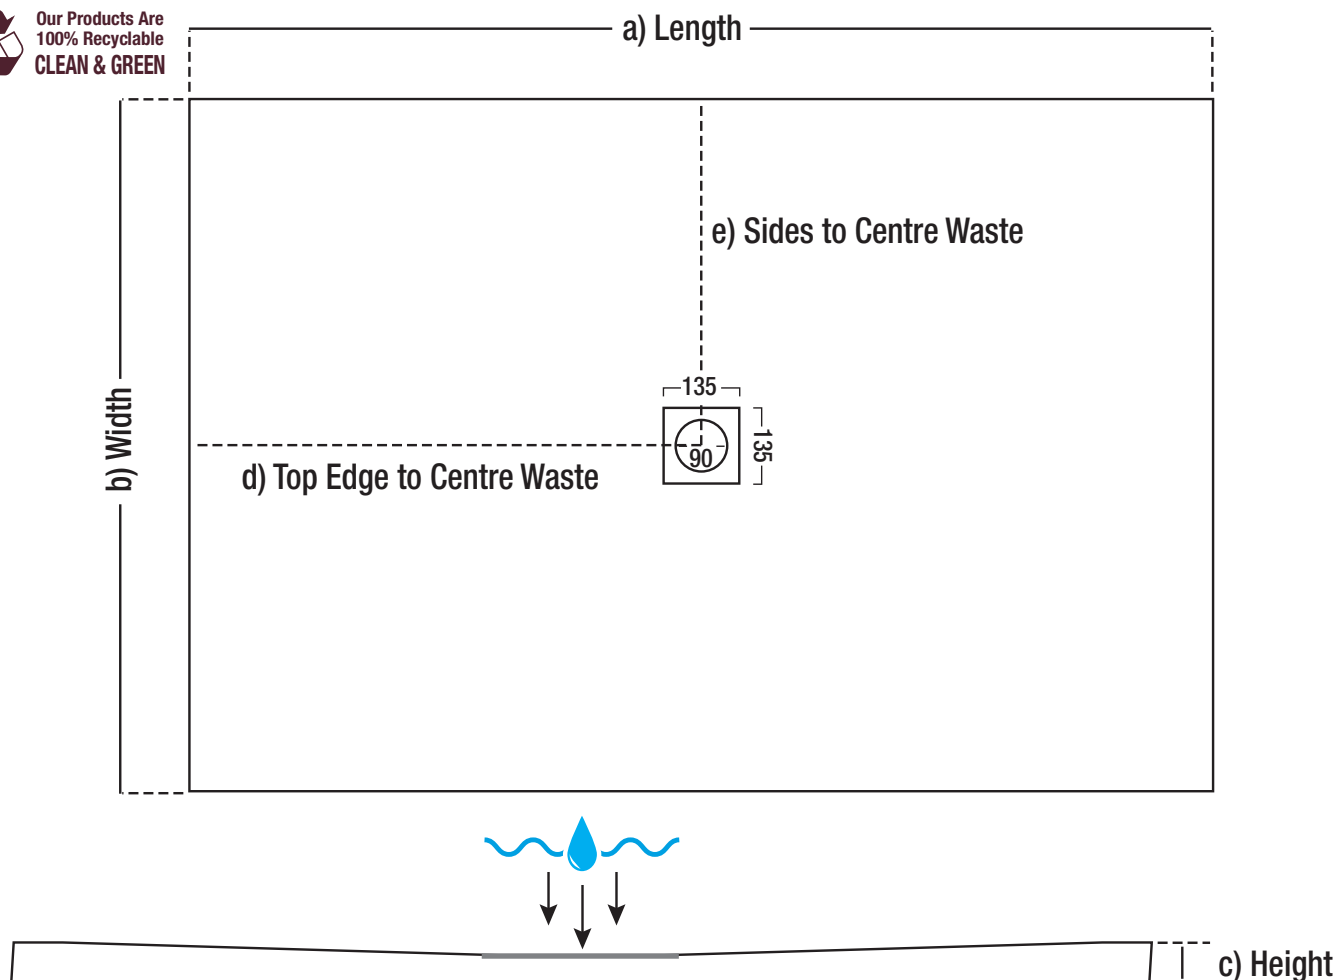

## 25mm SLATE EFFECT - SQUARE ULTRA LOW PROFILE

All measurements are in millimetres (mm)

a - Length (actual size mm)	b - Width (actual size mm)	c - Height Tray heights vary (mm)	d - Top Waste Centre (mm)	e - Side Waste Centre (mm)	Weight (kg)
800 (798)	800 (798)	24 - 27	400	400	22
900 (898)	900 (898)	24 - 27	375	450	27

## 25mm SLATE EFFECT - RECTANGLE ULTRA LOW PROFILE

All measurements are in millimetres (mm)

a - Length (actual size mm)	b - Width (actual size mm)	c - Height Tray heights vary (mm)	d - Top Waste Centre (mm)	e - Side Waste Centre (mm)	Weight (kg)
1000 (998)	800 (798)	24 - 27	435	400	29
1200 (1198)	700 (698)	24 - 27	385	350	27
1200 (1198)	800 (798)	24 - 27	435	400	34
1200 (1198)	900 (898)	24 - 27	435	450	37
1400 (1398)	700 (698)	24 - 27	430	350	37
1400 (1398)	800 (798)	24 - 27	430	400	42
1400 (1398)	900 (898)	24 - 27	430	450	43
1500 (1498)	800 (798)	24 - 27	430	400	44
1500 (1498)	900 (898)	24 - 27	430	450	46