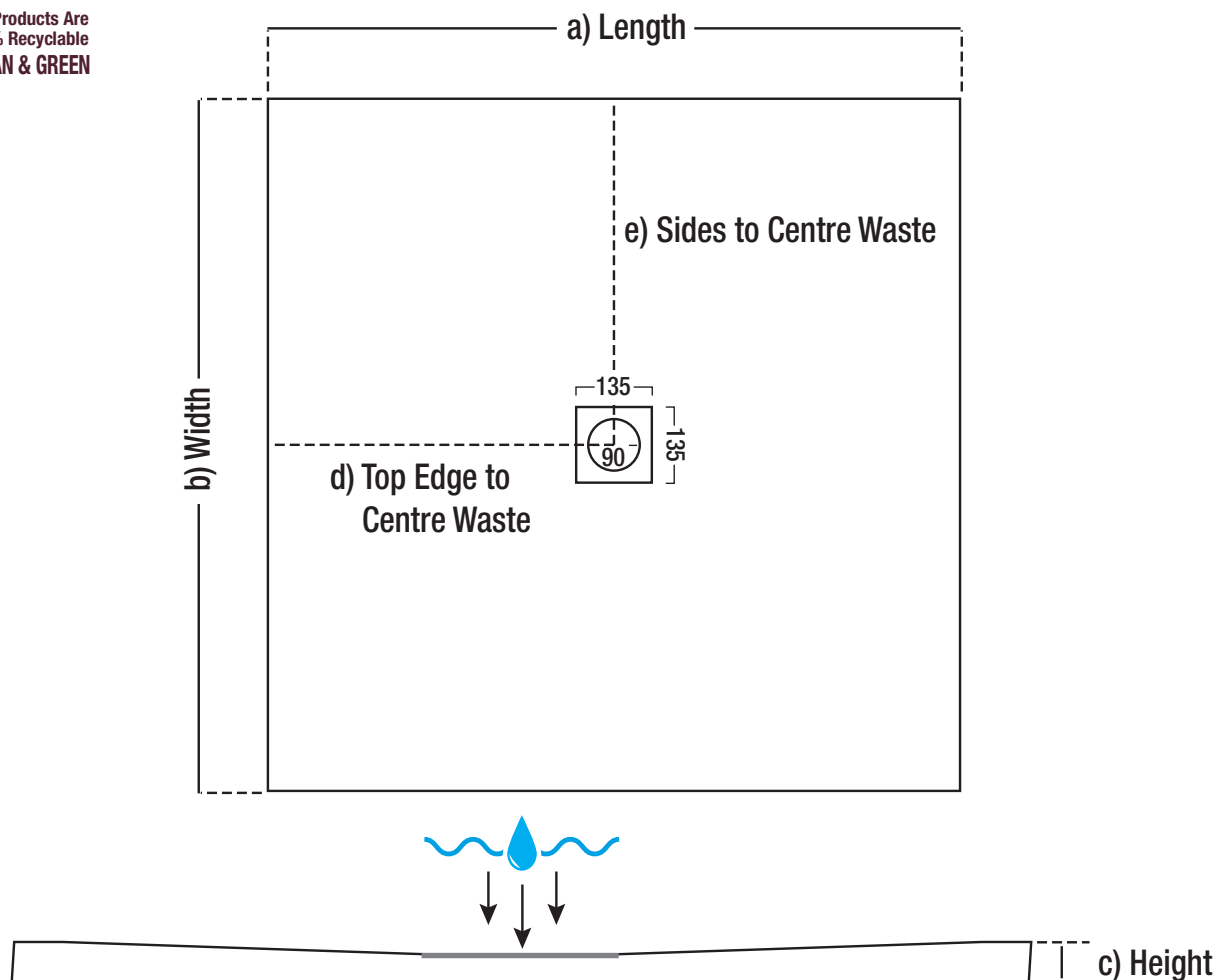

## 25mm SLATE EFFECT - SQUARE ULTRA LOW PROFILE

All measurements are in millimetres (mm)

a - Length (actual size mm)	b - Width (actual size mm)	c - Height Tray heights vary (mm)	d - Top Waste Centre (mm)	e - Side Waste Centre (mm)	Weight (kg)
800 (798)	800 (798)	24 - 27	400	400	22
900 (898)	900 (898)	24 - 27	375	450	27

## 25mm SLATE EFFECT - RECTANGLE ULTRA LOW PROFILE

All measurements are in millimetres (mm)

a - Length (actual size mm)	b - Width (actual size mm)	c - Height Tray heights vary (mm)	d - Top Waste Centre (mm)	e - Side Waste Centre (mm)	Weight (kg)
1000 (998)	800 (798)	24 - 27	435	400	29
1200 (1198)	700 (698)	24 - 27	385	350	27
1200 (1198)	800 (798)	24 - 27	435	400	34
1200 (1198)	900 (898)	24 - 27	435	450	37
1400 (1398)	700 (698)	24 - 27	430	350	37
1400 (1398)	800 (798)	24 - 27	430	400	42
1400 (1398)	900 (898)	24 - 27	430	450	43
1500 (1498)	800 (798)	24 - 27	430	400	44
1500 (1498)	900 (898)	24 - 27	430	450	46

## 25mm SLATE EFFECT - RECTANGLE ULTRA LOW PROFILE

All measurements are in millimetres (mm)

a - Length (actual size mm)	b - Width (actual size mm)	c - Height Tray heights vary (mm)	d - Top Waste Centre (mm)	e - Side Waste Centre (mm)	Weight (kg)
1600 (1598)	700 (698)	24 - 27	430	350	41
1600 (1598)	800 (798)	24 - 27	435	400	45
1600 (1598)	900 (898)	24 - 27	435	450	50
1700 (1698)	700 (698)	24 - 27	430	350	40
1700 (1698)	800 (798)	24 - 27	430	400	50
1700 (1698)	900 (898)	24 - 27	430	450	52

# 25<sup>mm</sup> SLATE EFFECT

ALL OF OUR STONE RESIN SHOWER TRAYS  
ARE HANDMADE IN THE UNITED KINGDOM