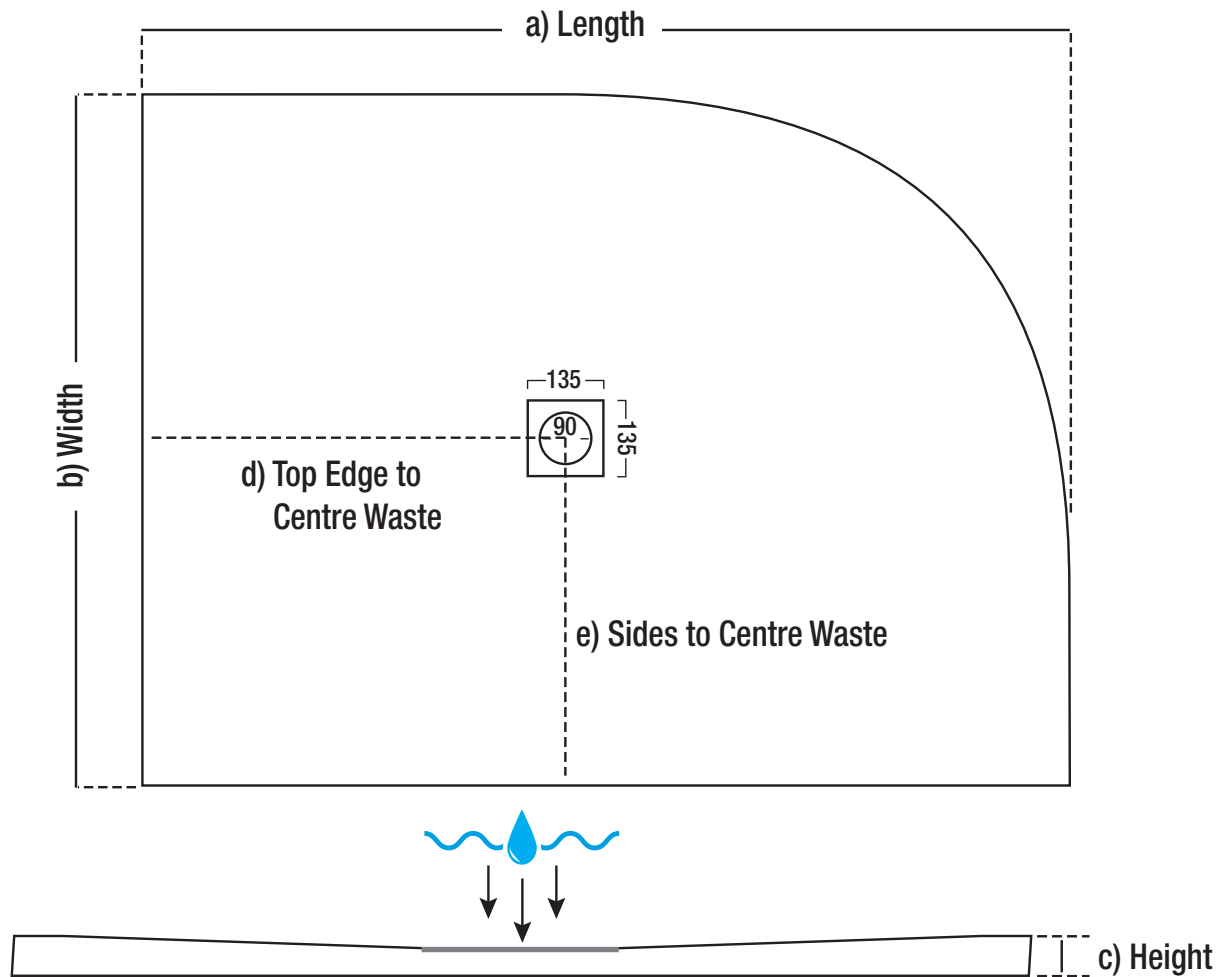

## 25mm SLATE EFFECT - RECTANGLE ULTRA LOW PROFILE

All measurements are in millimetres (mm)

a - Length (actual size mm)	b - Width (actual size mm)	c - Height Tray heights vary (mm)	d - Top Waste Centre (mm)	e - Side Waste Centre (mm)	Weight (kg)
1600 (1598)	700 (698)	24 - 27	430	350	41
1600 (1598)	800 (798)	24 - 27	435	400	45
1600 (1598)	900 (898)	24 - 27	435	450	50
1700 (1698)	700 (698)	24 - 27	430	350	40
1700 (1698)	800 (798)	24 - 27	430	400	50
1700 (1698)	900 (898)	24 - 27	430	450	52

## 25mm SLATE EFFECT - QUADRANT ULTRA LOW PROFILE

All measurements are in millimetres (mm)

a - Length (actual size mm)	b - Width (actual size mm)	c - Height Tray heights vary (mm)	d - Top Waste Centre (mm)	e - Side Waste Centre (mm)	Weight (kg)
800 (798)	800 (798)	24 - 27	345	450	21
900 (898)	900 (898)	24 - 27	375	450	22
1200 (1198)	900 (898)	24 - 27	435	450	37